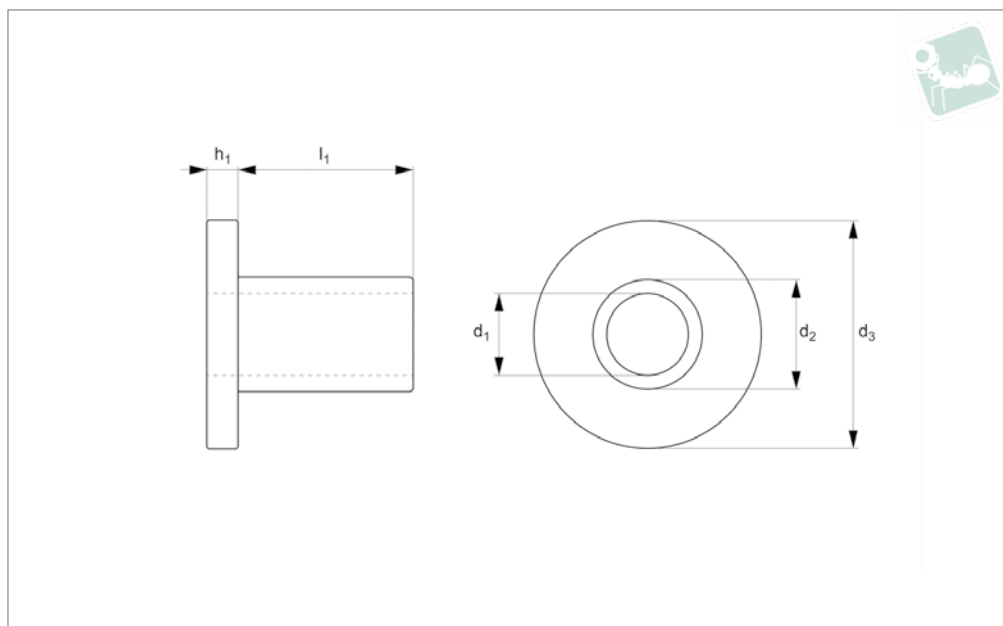

Shoulder Washer i/d 10,2 - 12,5

Nylon

N6060.60N.3

NYLON

Material

Nylon 66 (PA 6/66), standard.). Natural or black.

Technical Notes

*"For thread" recommendation based on

„fine/close fit“ tolerance for metric fastener and clearance hole. For normal and loose fit tolerances please make your own calculations. Nylon parts offer good electrical insulation, are resistant to corro-